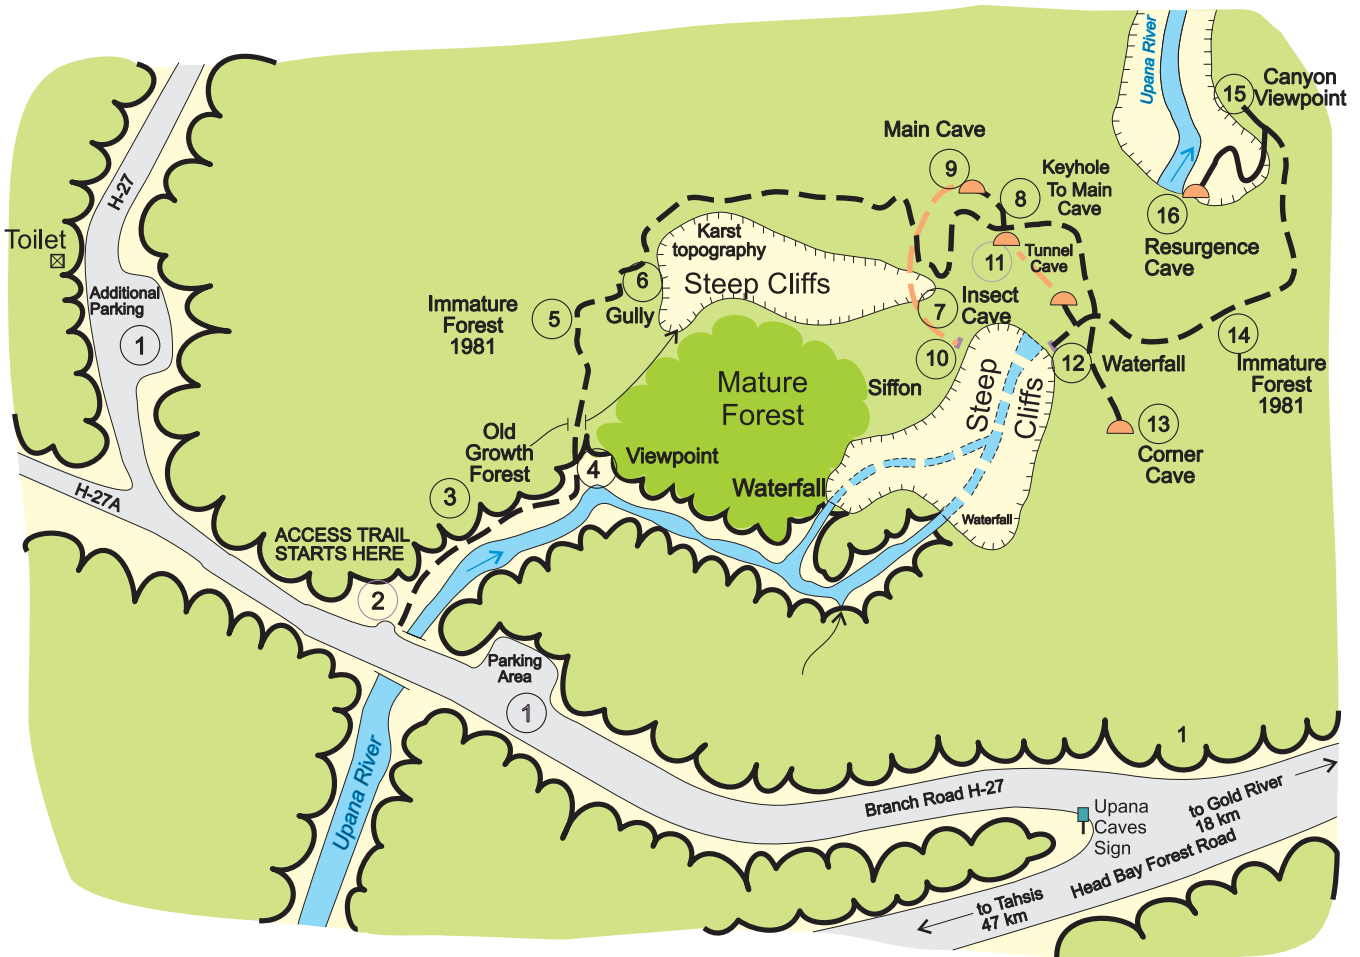

Legend

-  CAUTION - STEEP CLIFFS
STAY ON TRAIL
-  TOUR STOPS
-  CAVE ENTRANCE
-  SURFACE TRAIL
-  UNDERGROUND TRAIL

Cave Description

Upana Caves has a combined length of 450 metres and a vertical depth of 35 metres. The self-guided tour takes approx. one hour.

UPANA CAVES TRAIL