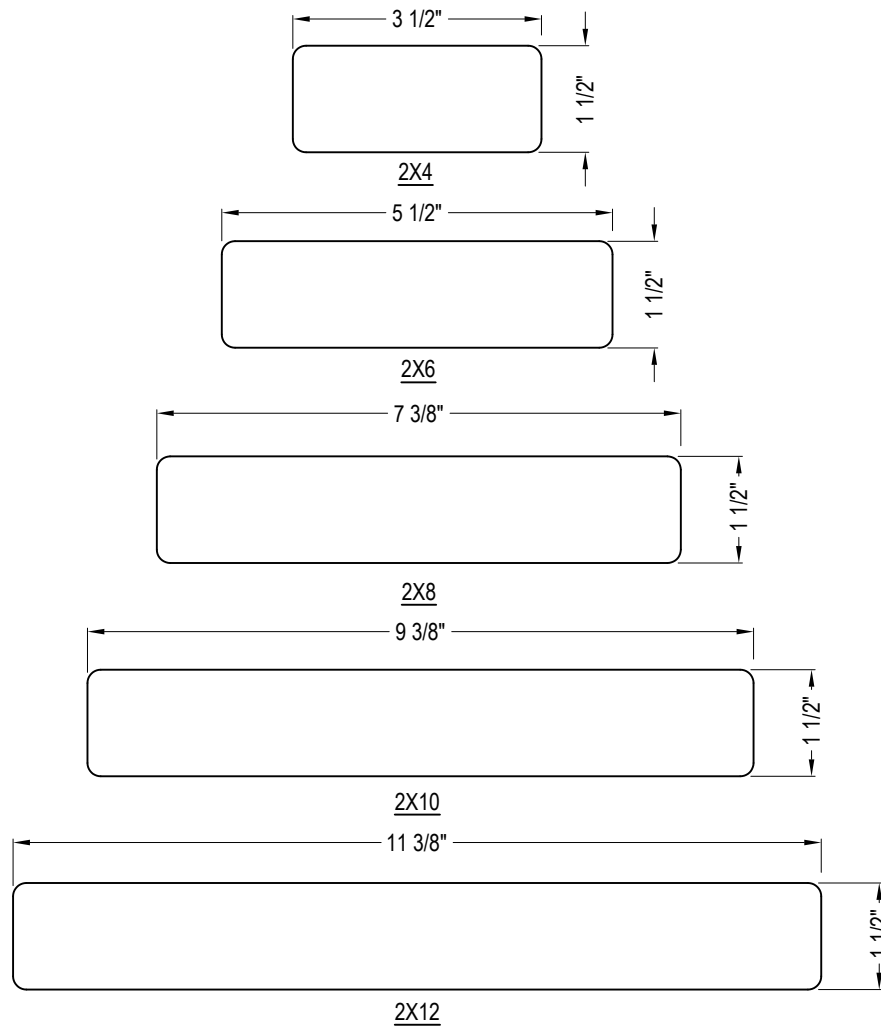

WFP TRUESTYLE: YELLOW CEDAR CLEAR/KNOTTY DECKING					
NOMINAL SIZE	2" X 4"	2" X 6"	2" X 8"	2" X 10"	2" X 12"
NET SIZE	1 1/2" X 3 1/2"	1 1/2" X 5 1/2"	1 1/2" X 7 3/8"	1 1/2" X 9 3/8"	1 1/2" X 11 3/8"
FINISH	S4SEE	S4SEE	S4SEE	S4SEE	S4SEE
SEASONING	KD	KD	KD	KD	KD
PROFILE	3/16" EASE	3/16" EASE	3/16" EASE	3/16" EASE	3/16" EASE
PCS/PKG	208 OR 104 (16'-20')	128 OR 64 (16'-20')	96	80	64
WRAP	WFP	WFP	WFP	WFP	WFP

WFP TRUESTYLE: YELLOW CEDAR CLEAR/KNOTTY 2" DECKING