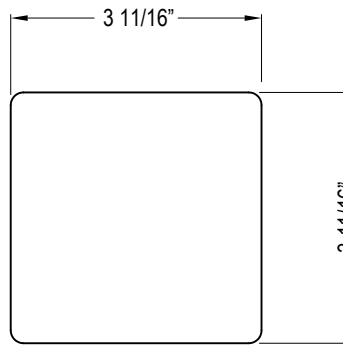

4X4

	WFP TRUESTYLE: YELLOW CEDAR ROUGH SURFACE KNOTTY POST
NOMINAL SIZE	4" X 4"
NET SIZE	3 11/16" X 3 11/16"
FINISH	ROUGH
SEASONING	KD
PROFILE	3/16" EASE
PCS/PKG	91 (16'-20')
WRAP	WFP

NOTES:

- DO NOT SCALE DRAWING.
- THIS DRAWING IS INTENDED FOR USE BY ARCHITECTS, ENGINEERS, CONTRACTORS, CONSULTANTS AND DESIGN PROFESSIONALS FOR PLANNING PURPOSES ONLY. THIS DRAWING MAY NOT BE USED FOR CONSTRUCTION.
- ALL INFORMATION CONTAINED HEREIN WAS CURRENT AT THE TIME OF DEVELOPMENT BUT MUST BE REVIEWED AND APPROVED BY THE PRODUCT MANUFACTURER TO BE CONSIDERED ACCURATE.
- CONTRACTOR'S NOTE: FOR PRODUCT AND COMPANY INFORMATION VISIT www.CADdetails.com/info AND ENTER REFERENCE NUMBER 5396-006.

POST

WFP TRUESTYLE: YELLOW CEDAR ROUGH SURFACE KNOTTY 4" POST