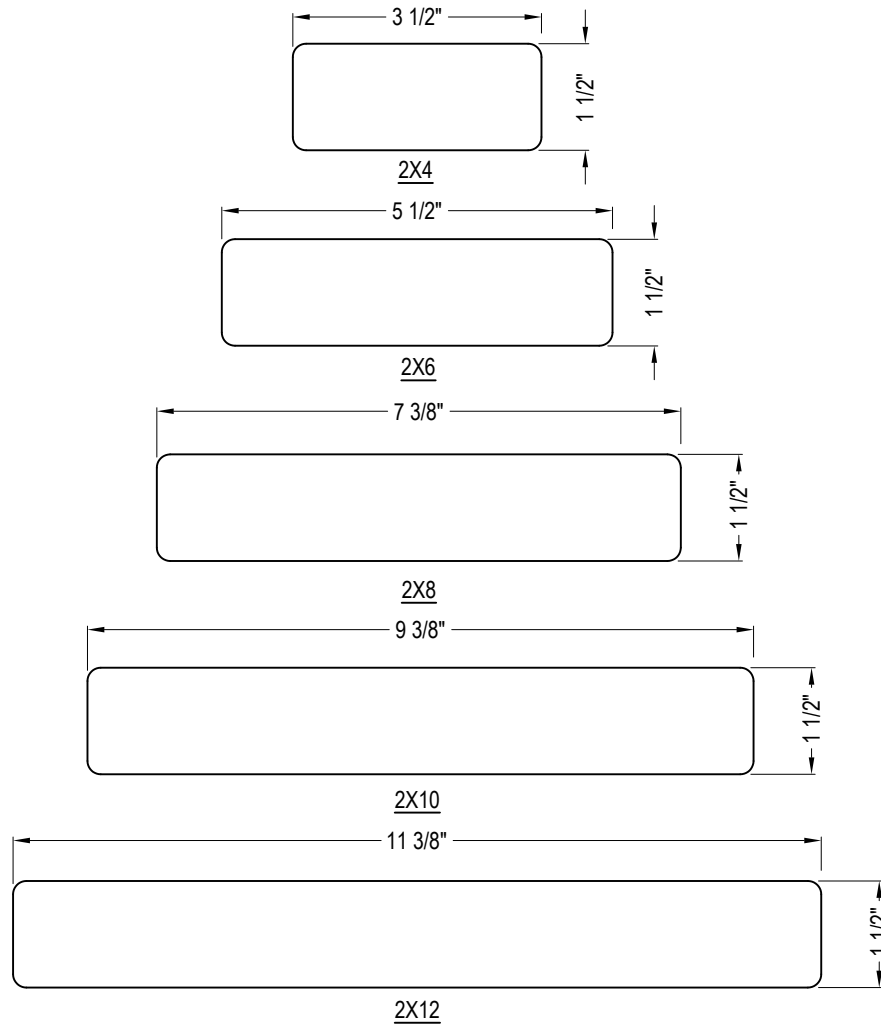

WFP TRUESTYLE: WESTERN RED CEDAR KNOTTY DECKING					
<b>NOMINAL SIZE</b>	2" X 4"	2" X 6"	2" X 8"	2" X 10"	2" X 12"
<b>NET SIZE</b>	1 1/2" X 3 1/2"	1 1/2" X 5 1/2"	1 1/2" X 7 3/8"	1 1/2" X 9 3/8"	1 1/2" X 11 3/8"
<b>FINISH</b>	S4SEE	S4SEE	S4SEE	S4SEE	S4SEE
<b>SEASONING</b>	GRN	GRN	GRN	GRN	GRN
<b>PROFILE</b>	3/16" EASE	3/16" EASE	3/16" EASE	3/16" EASE	3/16" EASE
<b>PCS/PKG</b>	208 OR 104 (16'-20')	128 OR 64 (16'-20')	96	80	64
<b>WRAP</b>	WFP	WFP	WFP	WFP	WFP

WFP TRUESTYLE: WESTERN RED CEDAR KNOTTY 2" DECKING