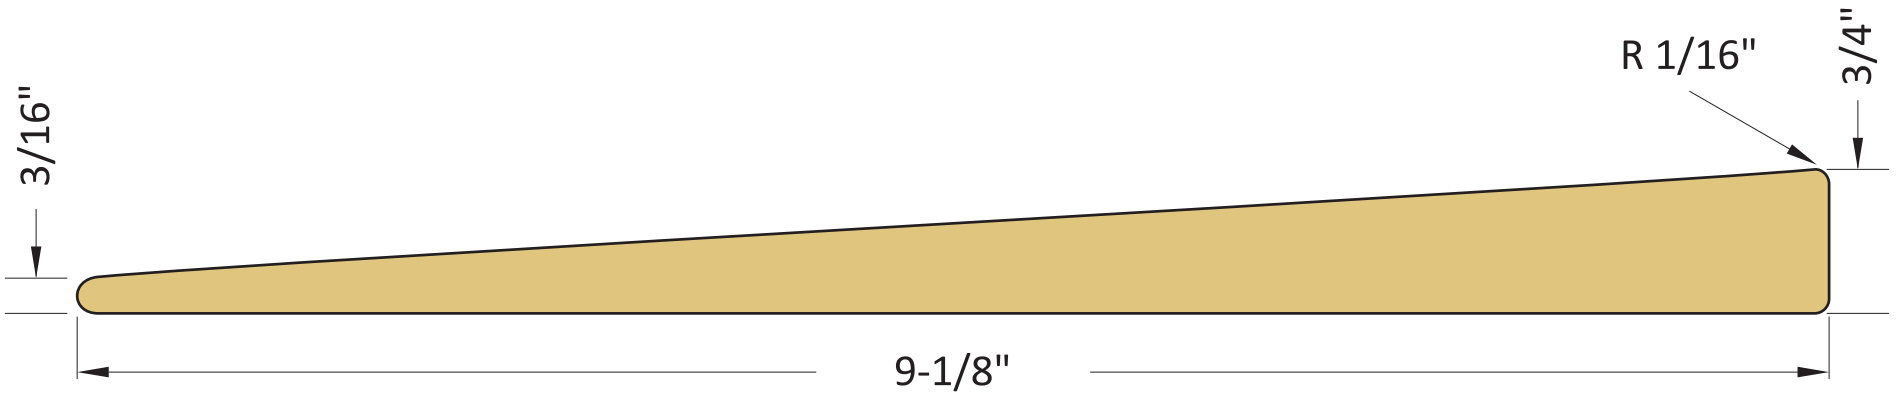

1" x 10" WESTERN RED CEDAR KILN DRIED BEVEL

PATTERN: 1 x 10 WESTERN RED
CEDAR KILN DRIED BEVEL

DIMENSIONS IN INCHES

REVISION: NOVEMBER 9, 2023