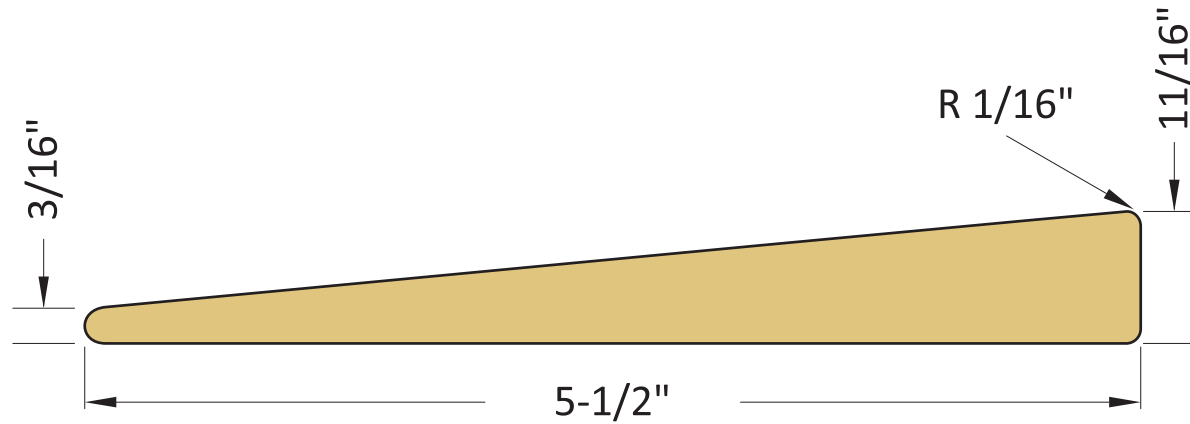

1" x 6" WESTERN RED CEDAR KILN DRIED BEVEL

PATTERN: 1 x 6 WESTERN RED
CEDAR KILN DRIED BEVEL

DIMENSIONS IN INCHES

REVISION: NOVEMBER 9, 2023