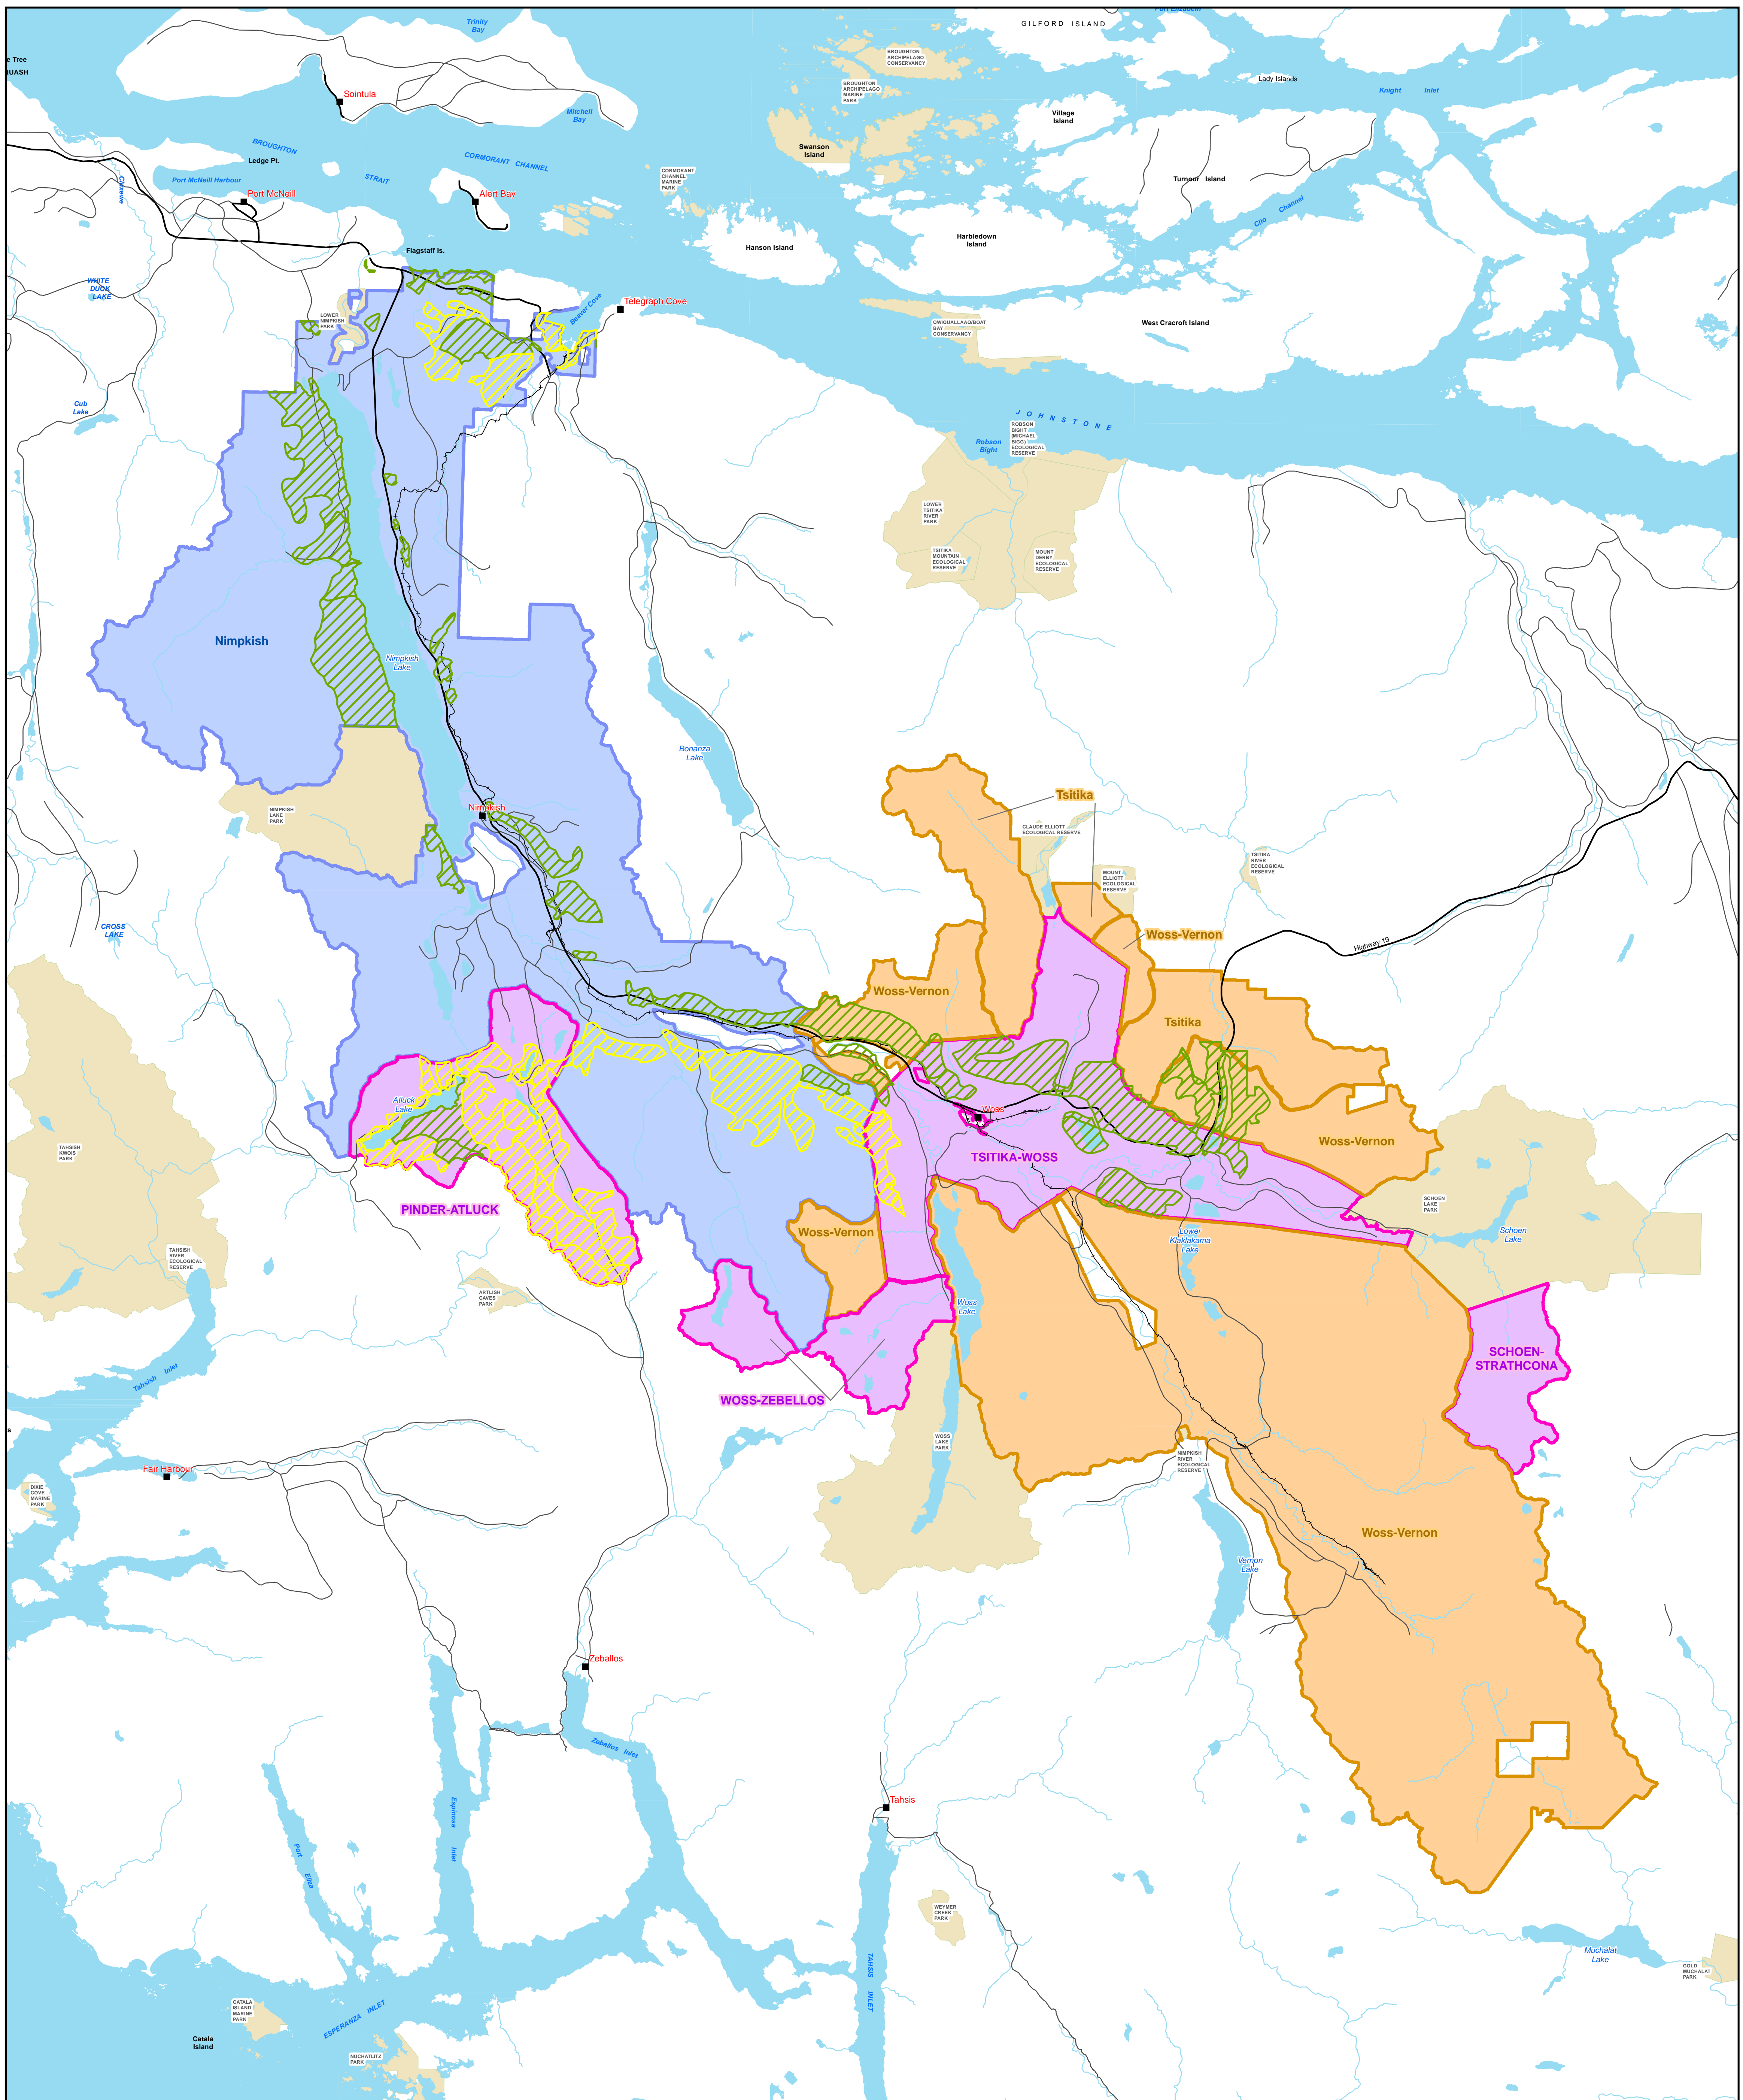

Visuals & Resource Management Zones

VQO

- Modification
- Partial Retention

TFL37 RMZ

- Enhanced
- General
- Special

Western Forest Products Inc.
Tree Farm Licence 37
 Management Plan 10
 Overview Map - Jan. 2017

Transportation

- Paved Road
- Gravel Road
- Railway

Conservancy, Park or Protected Area