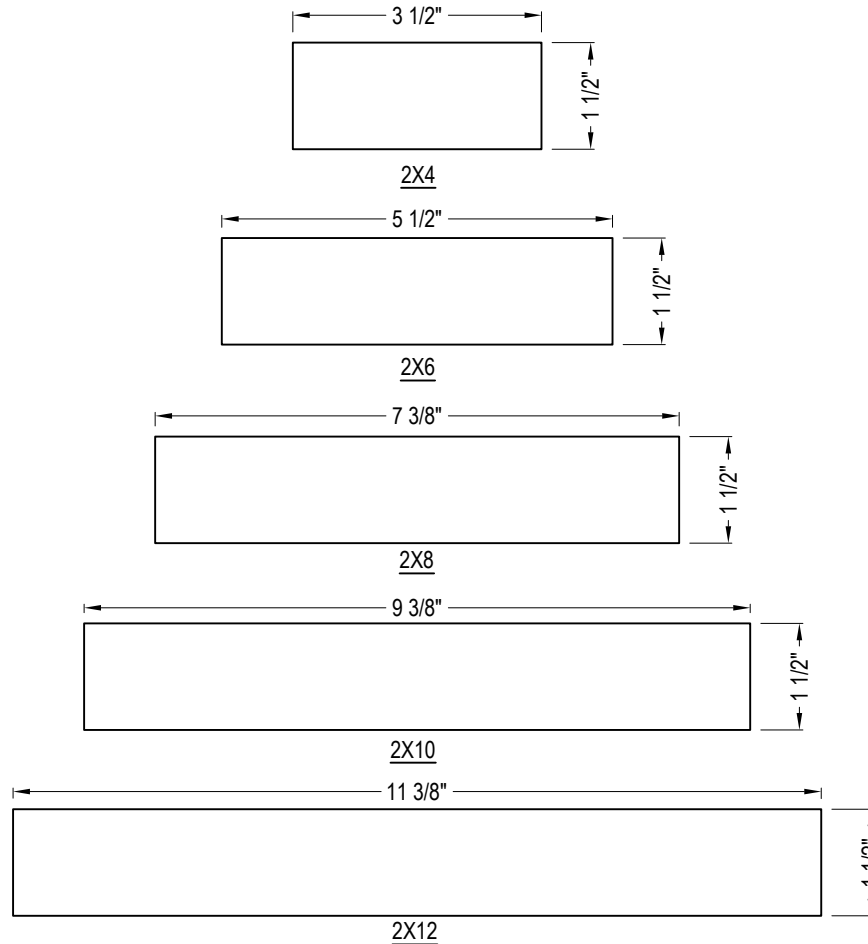

WFP TRUESTYLE: WESTERN RED CEDAR KNOTTY FASCIA					
NOMINAL SIZE	2" X 4"	2" X 6"	2" X 8"	2" X 10"	2" X 12"
NET SIZE	1 1/2" X 3 1/2"	1 1/2" X 5 1/2"	1 1/2" X 7 3/8"	1 1/2" X 9 3/8"	1 1/2" X 11 3/8"
FINISH	S1S2E	S1S2E	S1S2E	S1S2E	S1S2E
SEASONING	GRN	GRN	GRN	GRN	GRN
PROFILE	SQUARE EDGE	SQUARE EDGE	SQUARE EDGE	SQUARE EDGE	SQUARE EDGE
PCS/PKG	208	128	96	80	64
WRAP	WFP	WFP	WFP	WFP	WFP

BOARD

WFP TRUESTYLE: WESTERN RED CEDAR KNOTTY FASCIA