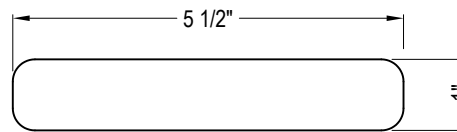

5/4X6

WFP TRUESTYLE - WESTERN RED CEDAR KNOTTY DECKING		
	KILN DRIED	NOT KILN DRIED
NOMINAL SIZE	5/4" X 6"	5/4" X 6"
NET SIZE	1" X 5 1/2"	1" X 5 1/2"
FINISH	S4SRED	S4SRED
SEASONING	KD	GRN
PROFILE	5/16"	5/16"
PCS/PKG	180	180
WRAP	WFP	WFP