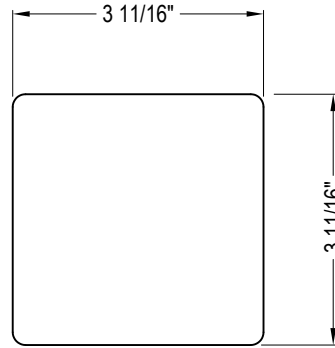

4X4

	WFP TRUESTYLE: WESTERN RED CEDAR KNOTTY POST
NOMINAL SIZE	4" X 4"
NET SIZE	3 17/32" X 3 17/32"
FINISH	S4SEE
SEASONING	GRN
PROFILE	3/16"
PCS/PKG	52 OR 91
WRAP	WFP

**NOTES:**

- DO NOT SCALE DRAWING.
- THIS DRAWING IS INTENDED FOR USE BY ARCHITECTS, ENGINEERS, CONTRACTORS, CONSULTANTS AND DESIGN PROFESSIONALS FOR PLANNING PURPOSES ONLY. THIS DRAWING MAY NOT BE USED FOR CONSTRUCTION.
- ALL INFORMATION CONTAINED HEREIN WAS CURRENT AT THE TIME OF DEVELOPMENT BUT MUST BE REVIEWED AND APPROVED BY THE PRODUCT MANUFACTURER TO BE CONSIDERED ACCURATE.
- CONTRACTOR'S NOTE: FOR PRODUCT AND COMPANY INFORMATION VISIT [www.CADdetails.com/info](http://www.CADdetails.com/info) AND ENTER REFERENCE NUMBER 5396-023.