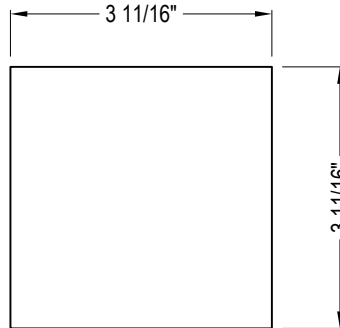

4X4

	WFP TRUESTYLE: WESTERN RED CEDAR KNOTTY POST
NOMINAL SIZE	4" X 4"
NET SIZE	3 11/16" X 3 11/16"
FINISH	ROUGHER HEADED
SEASONING	GRN
PROFILE	SQUARE
PCS/PKG	48 OR 91
WRAP	WFP

NOTES:

1. DO NOT SCALE DRAWING.
2. THIS DRAWING IS INTENDED FOR USE BY ARCHITECTS, ENGINEERS, CONTRACTORS, CONSULTANTS AND DESIGN PROFESSIONALS FOR PLANNING PURPOSES ONLY. THIS DRAWING MAY NOT BE USED FOR CONSTRUCTION.
3. ALL INFORMATION CONTAINED HEREIN WAS CURRENT AT THE TIME OF DEVELOPMENT BUT MUST BE REVIEWED AND APPROVED BY THE PRODUCT MANUFACTURER TO BE CONSIDERED ACCURATE.
4. CONTRACTOR'S NOTE: FOR PRODUCT AND COMPANY INFORMATION VISIT www.CADdetails.com/info AND ENTER REFERENCE NUMBER 5396-035.