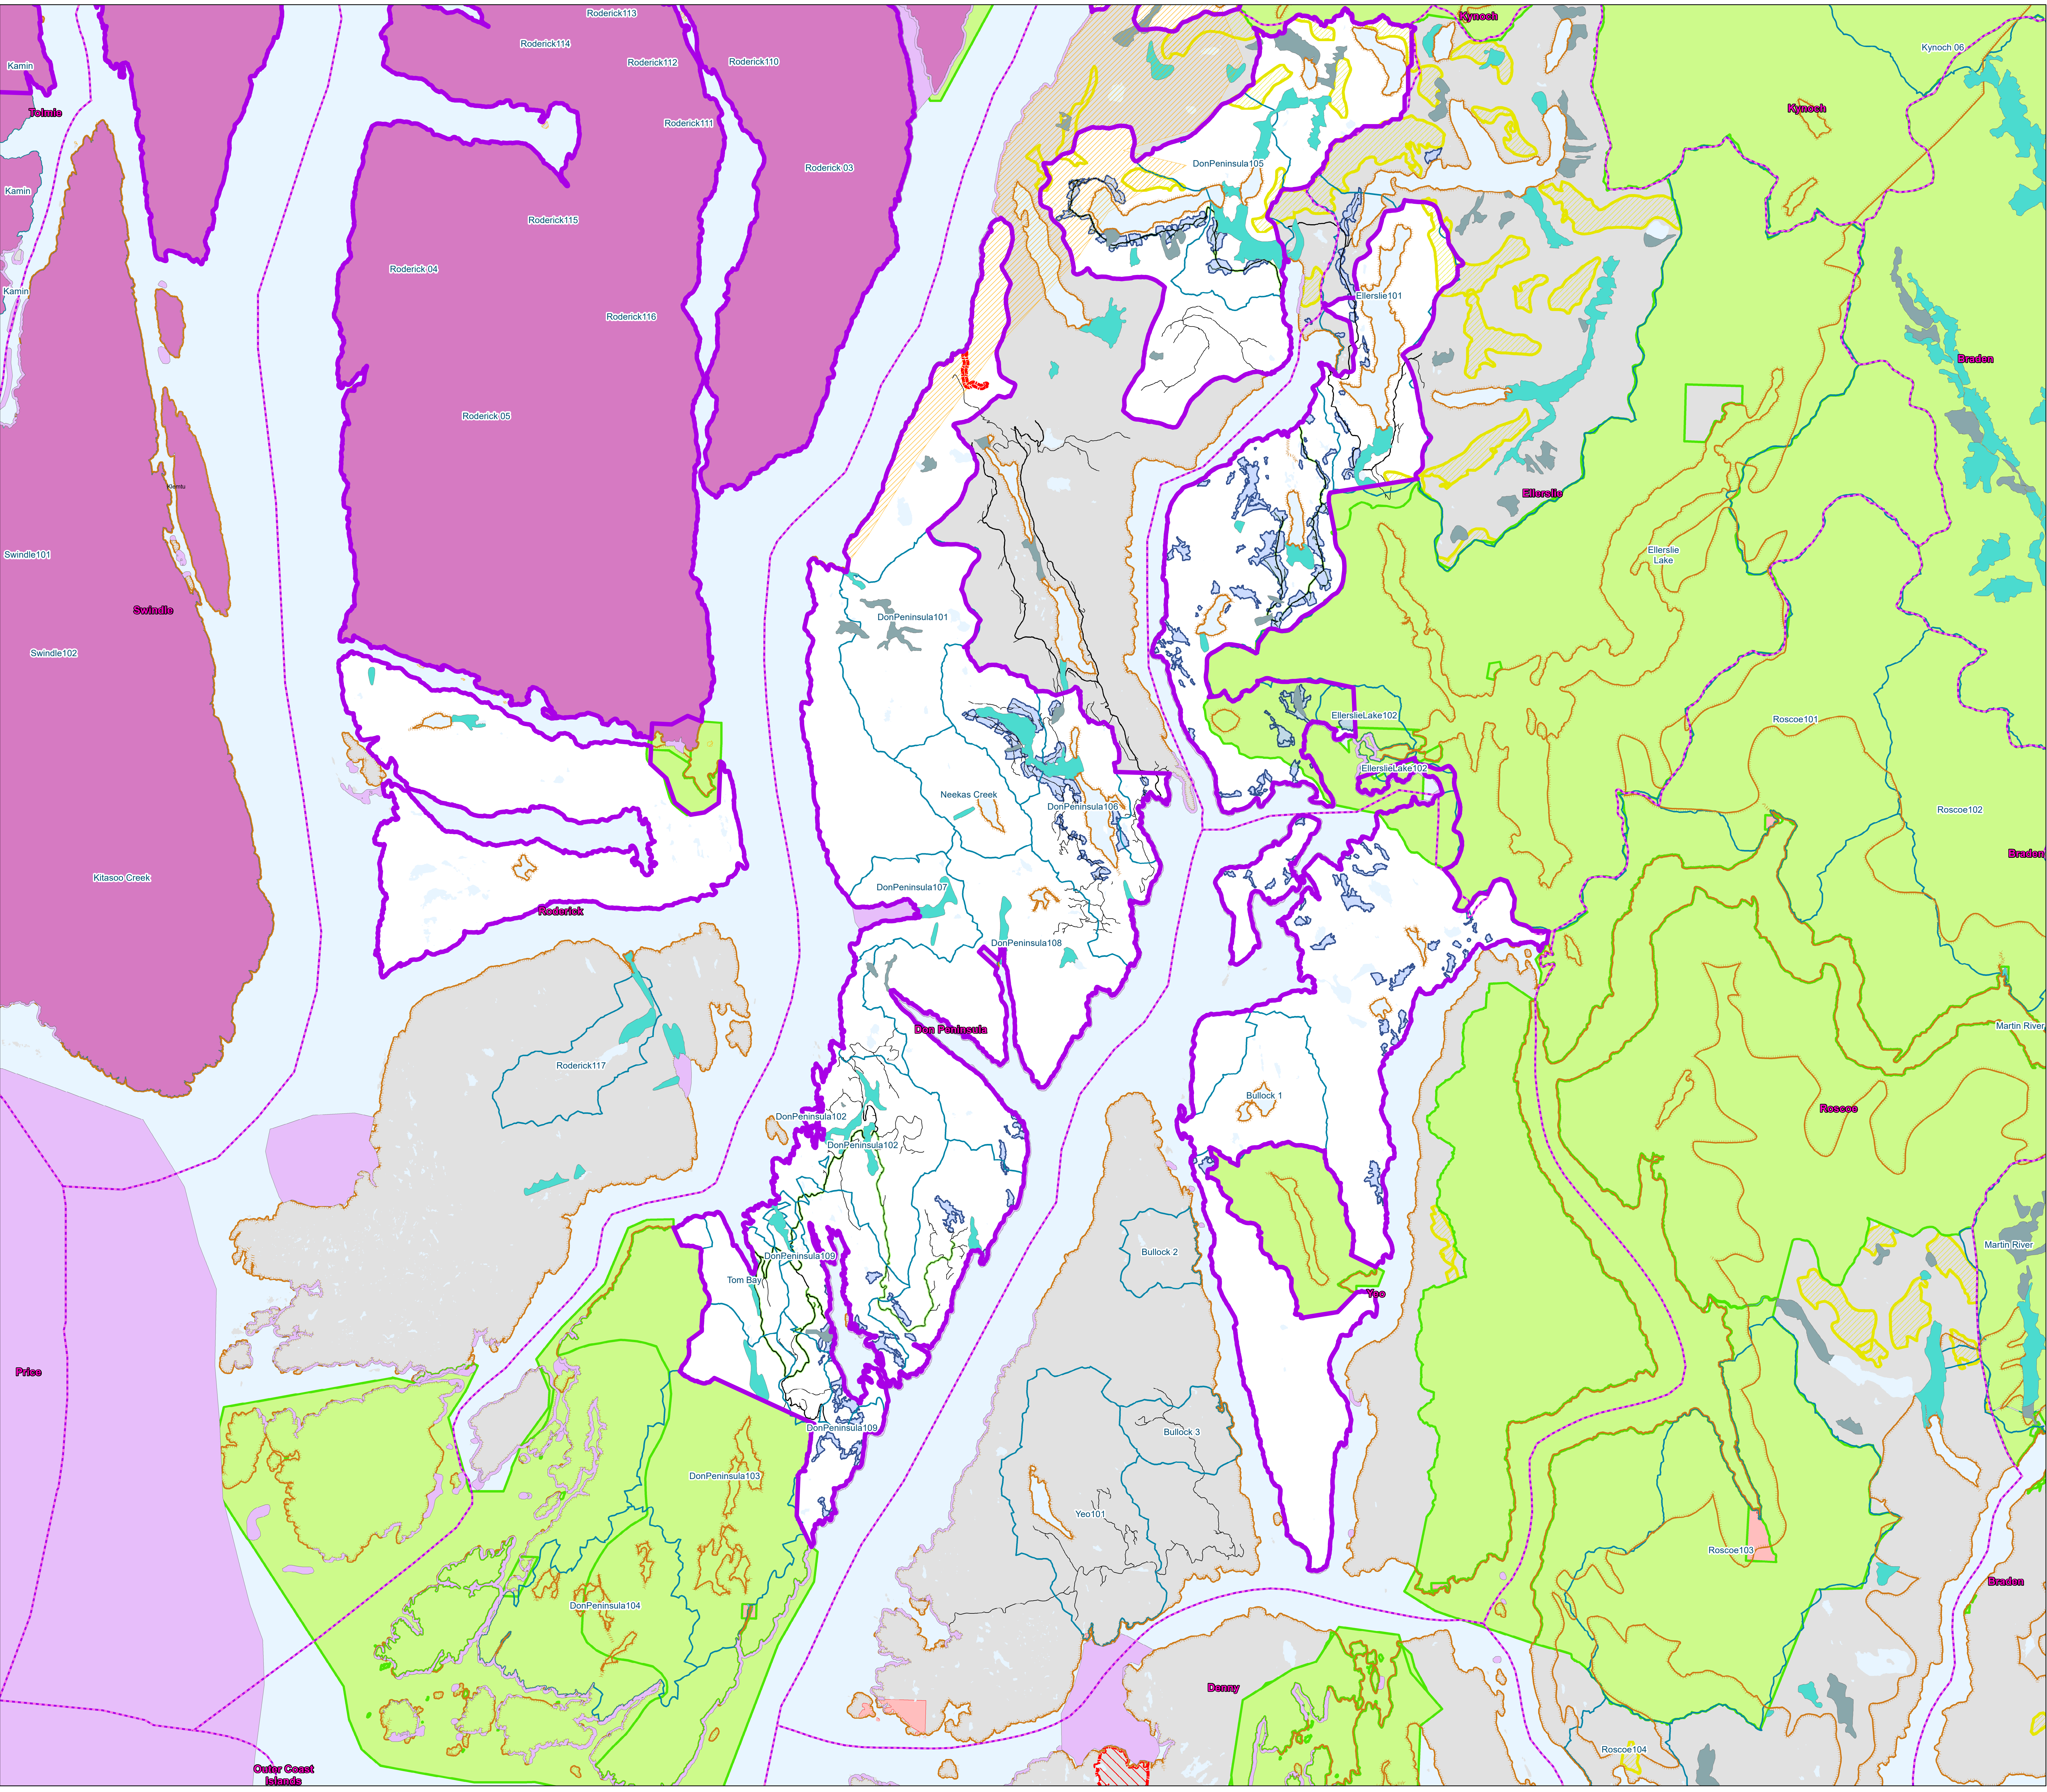

Mainland Coast Forest Operations FDU Map

Projection : BC Albers
Datum : NAD 83
Date : 2/20/2024
Created By : WFP CORP GIS

Legend

- FDU A North
- Kermode Stewardship
- Cedar Stewardship Areas
- Landscape Units
- Stafford LRD
- Class 1 Grizzly Bear Habitat
- Class 2 Grizzly Bear Habitat
- EBM High Value Fish Habitat
- Scenic Area
- GBR SchdE IF Watersheds
- Community Watershed
- Communities
- Highway
- Railway
- Street
- Mainline
- Spur
- Road Cut Permit
- Cut Permit
- Road Permit
- Parks & Protected Areas
- Waterbodies
- GBR SchdP Reserve Zones
- OGMA
- WHA
- UWR
- Indian Reserve Gov
- Land

Outer Coast Islands