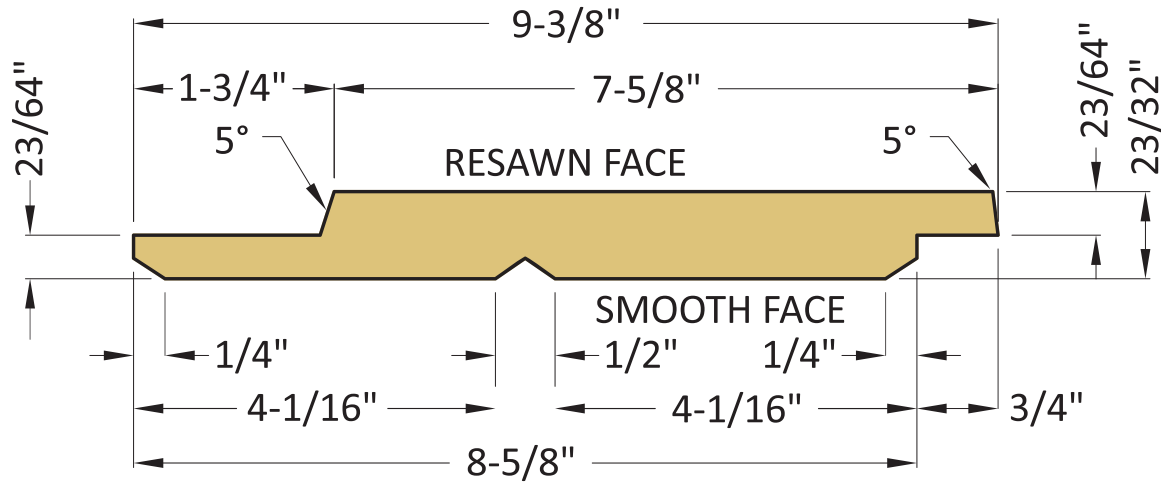

1" x 10" WESTERN RED CEDAR CHANNEL

PATTERN: 1 x 10 WESTERN RED CEDAR CHANNEL

DIMENSIONS IN INCHES

REVISION: MARCH 14, 2024