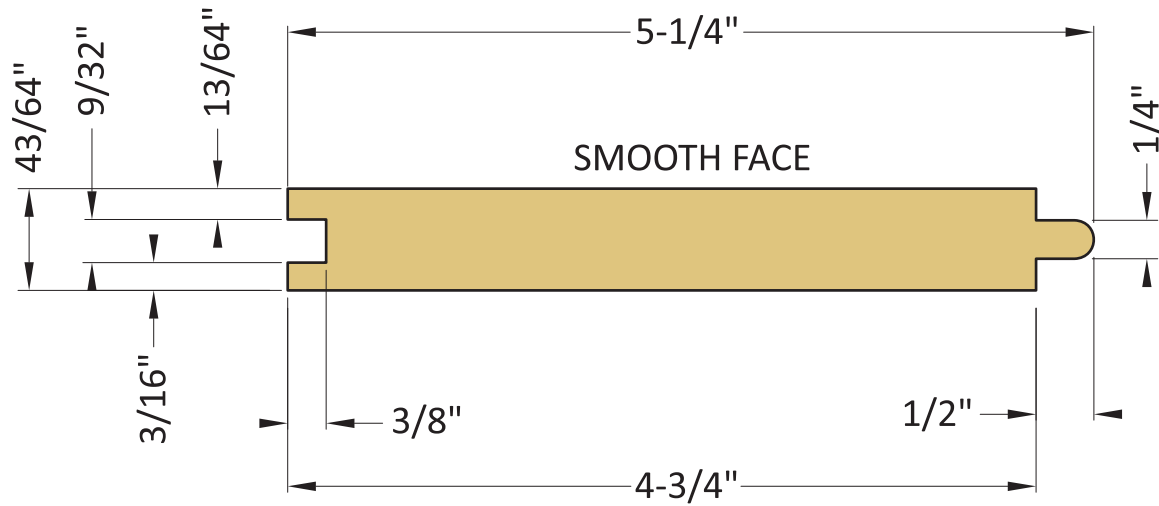

1" x 6" WESTERN RED CEDAR FINELINE

PATTERN: 1 x 6 WESTERN RED CEDAR FINELINE

DIMENSIONS IN INCHES

REVISION: SEPTEMBER 12, 2023