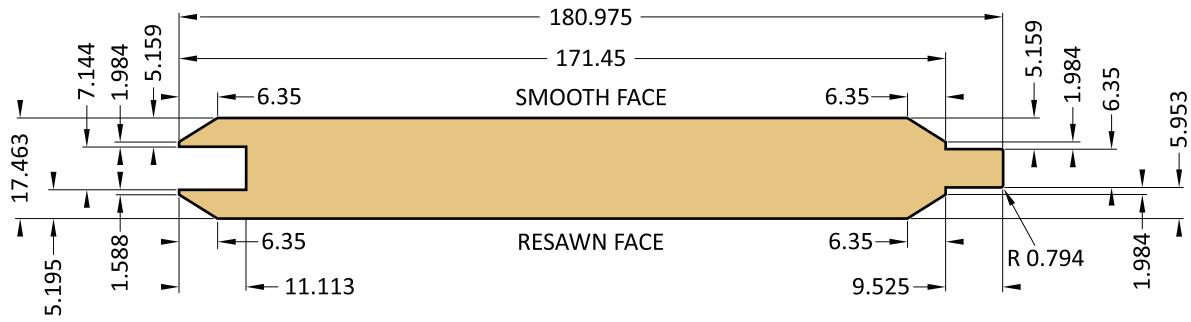

WESTERN

Forest Products

1 X 8 V4E V-JOINT

1 X 8 V4E V-JOINT

WESTERN
Forest Products

PATTERN: 1 X 8 V4E V-JOINT

DIMENSIONS IN MILLIMETERS

REVISION: NOVEMBER 6, 2024