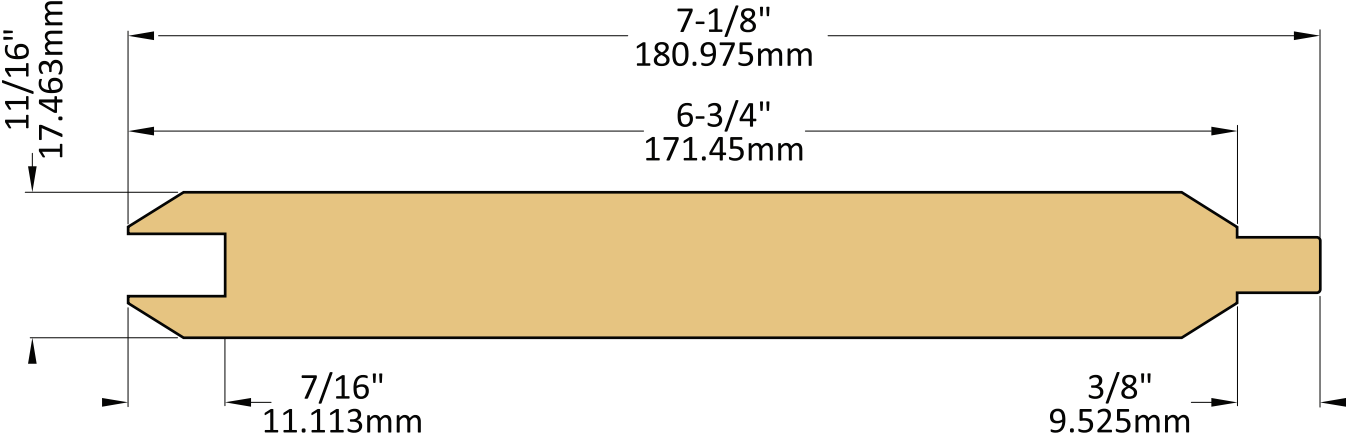

WESTERN

Forest Products

1 X 8 V4E V-JOINT

1 X 8 V4E V-JOINT

WESTERN
Forest Products

PATTERN: 1 X 8 V4E V-JOINT

DIMENSIONS IN MILLIMETERS

REVISION: NOVEMBER 6, 2024